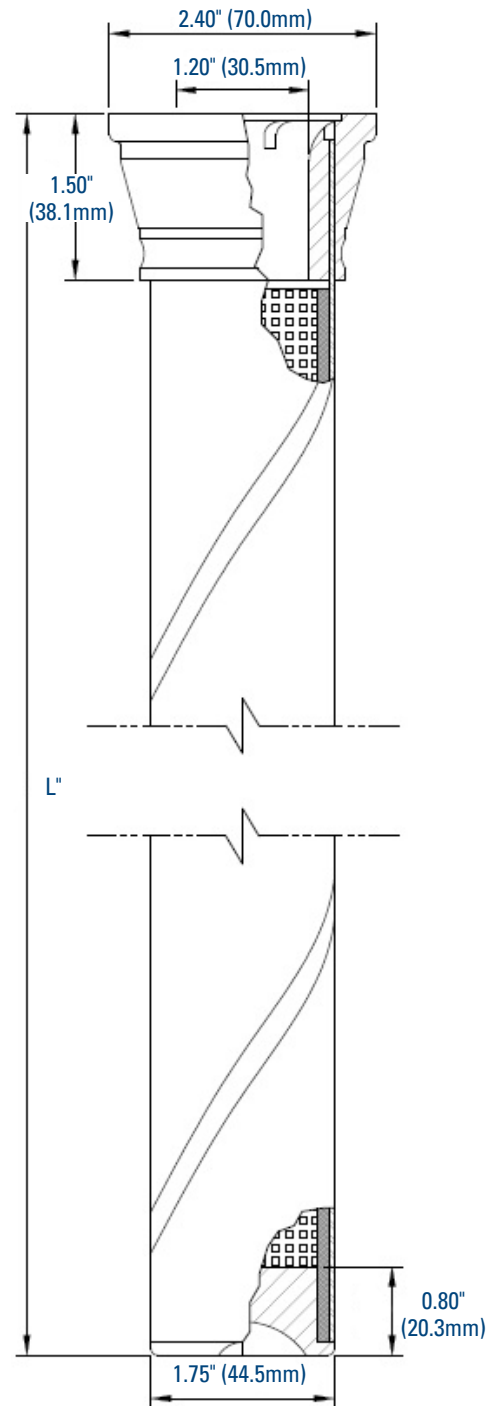

**HELIX TUBE cassette**

## CONSTRUCTION

<b>HELIX TUBES</b>	<ul style="list-style-type: none"> <li>• 1.77" (45.0mm) nominal diameter</li> <li>• Spunbond Polyester with ePTFE membrane</li> <li>• Spirally formed hot air weld seam</li> </ul>
<b>SUPPORT CORES</b>	Polypropylene
<b>TOP</b>	Soft polypropylene
<b>GASKET</b>	Foam silicone

# CONFIGURATIONS

TUBE LENGTH (L)		FILTER AREA	
IN	MM	FT <sup>2</sup>	M <sup>2</sup>
48.0	1,220	77.9	7.3
72.0	1,830	116.9	10.9

Significantly improve the performance of your collector with genuine Donaldson Torit replacement filters and parts.