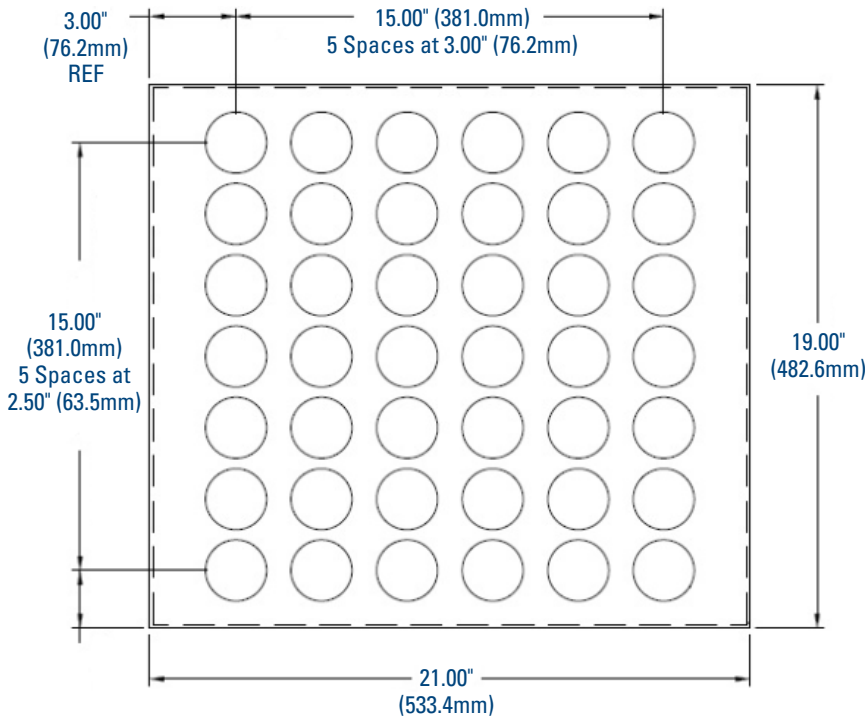

## CONSTRUCTION

<b>HELIX TUBES</b>	<ul style="list-style-type: none"> <li>• 1.77" (45.0mm) nominal diameter</li> <li>• Spunbond Polyester with ePTFE membrane</li> <li>• Spirally formed hot air weld seam</li> </ul>
<b>SUPPORT CORES</b>	Polypropylene
<b>TOP</b>	Soft polypropylene
<b>GASKET</b>	Foam silicone

# CONFIGURATIONS

TUBE LENGTH (L)		FILTER AREA	
IN	MM	FT <sup>2</sup>	M <sup>2</sup>
48.0	1,220	77.9	7.3
72.0	1,830	116.9	10.9

Significantly improve the performance of your collector with genuine Donaldson Torit replacement filters and parts.